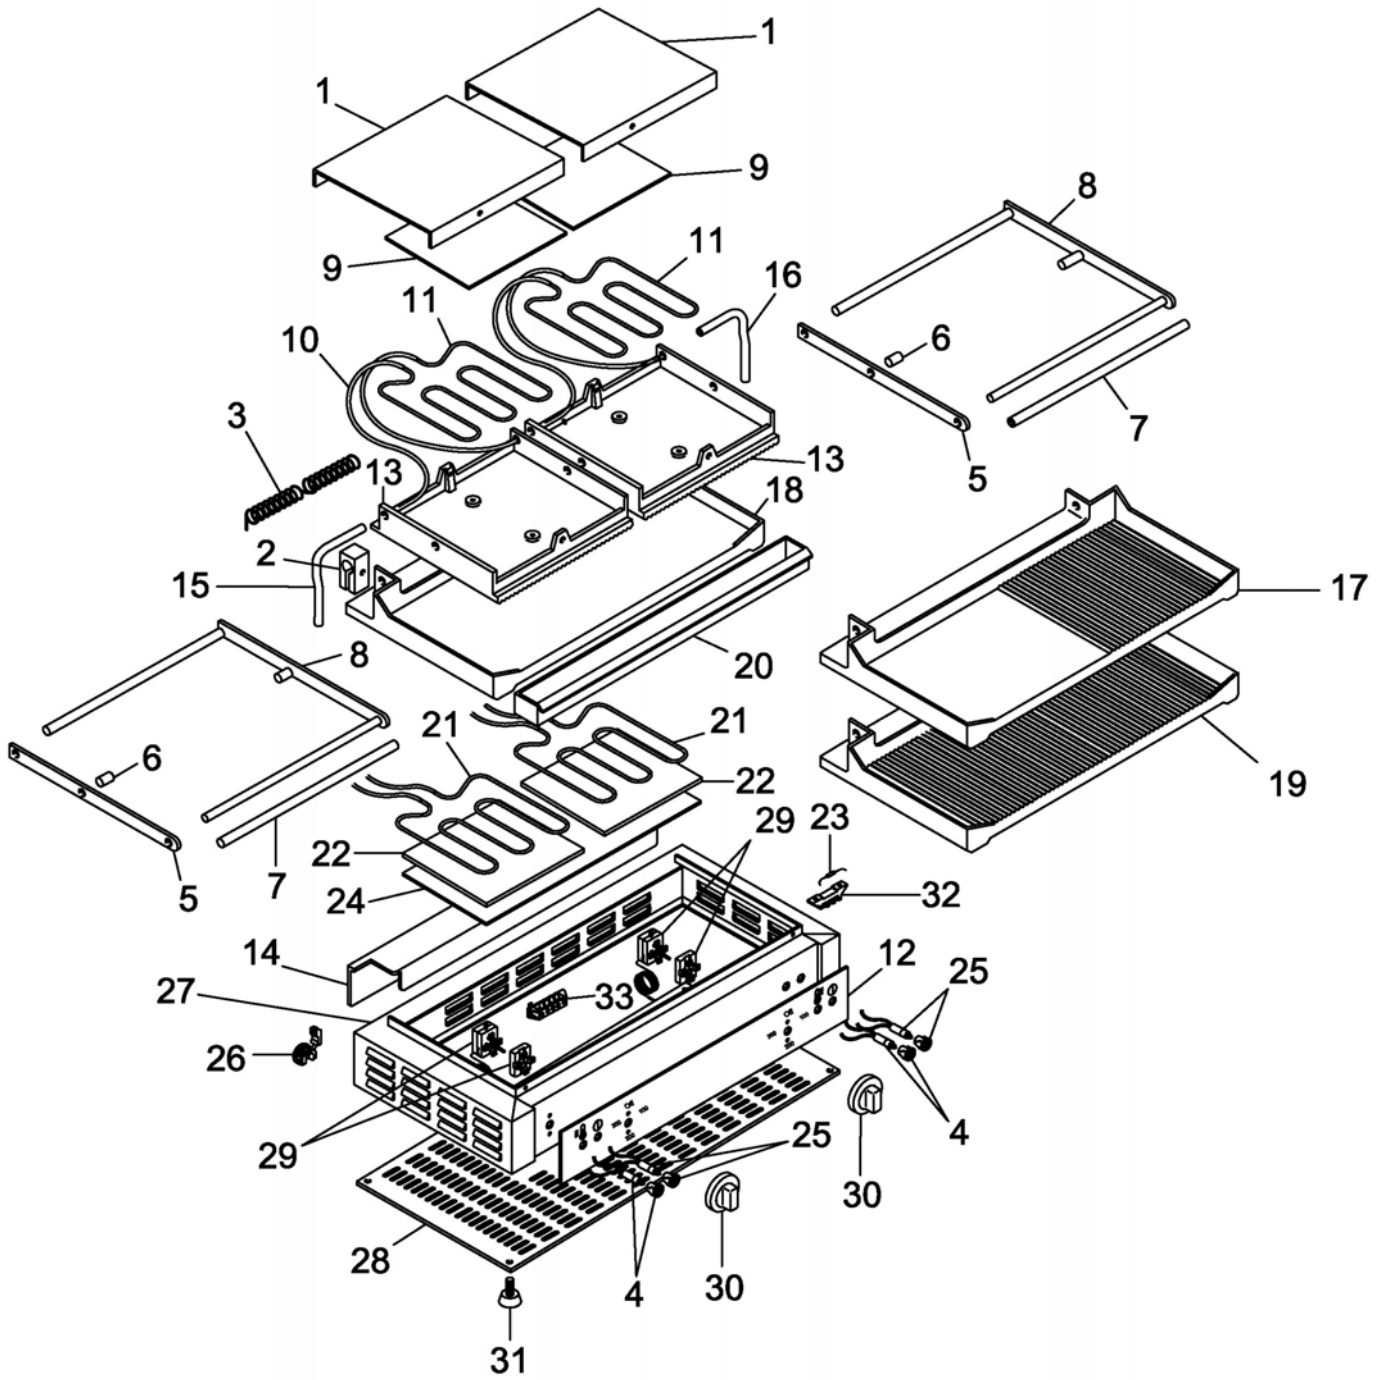

PE50R-L-M

PE50R-L-M

Pos. Ref.	Codice Code	Caratteristiche Features	Descrizione Description	
1	CO4400		Coperchio	Cover
2	CO4462		Blocchetto	Pad
3	CO4402		Molla	Spring
4	CO1948	● 230V 2W (orange)	Lampada	Lamp
5	CO4403		Leva	Lever
6	CO4427		Perno	Pivot
7	CO4444		Maniglia	Handle
8	CO4445		Perno	Pivot
10	CO4408		Tube	Tube
11	CO4410	230V/1N/50-60Hz	Resistenza	Resistance
12	SL3615		Etichetta	Label
13	CO4447	Cast iron	Piastra	Plate
14	CO4448		Protezione	Protection
15	CO4412		Raccordo	Nipple
16	CO4449		Raccordo	Nipple
17	CO4451	Cast iron - smooth/grooved (PE50M)	Piastra	Plate
18	CO4452	Cast iron - smooth (PE50L)	Piastra	Plate
19	CO4450	Cast iron - grooved (PE50R)	Piastra	Plate
20	CO4456		Cassetto	Tray
21	CO4415	230V/1N/50-60Hz	Resistenza	Resistance
22	CO4417		Isolante	Insulating material
23	CO4401	●	Fus bile	Fuse
25	32W2970	● 230V 2W (green)	Lampada	Lamp
26	32D0360		Pressacavo	Cable clamp
29	CO4421	●	Termostato	Thermostat
30	SL3550		Pomello	Knob
31	CO4423		Piedino	Foot
32	CO4424		Morsettiera	Terminal box
33	CO4426		Morsettiera	Terminal box