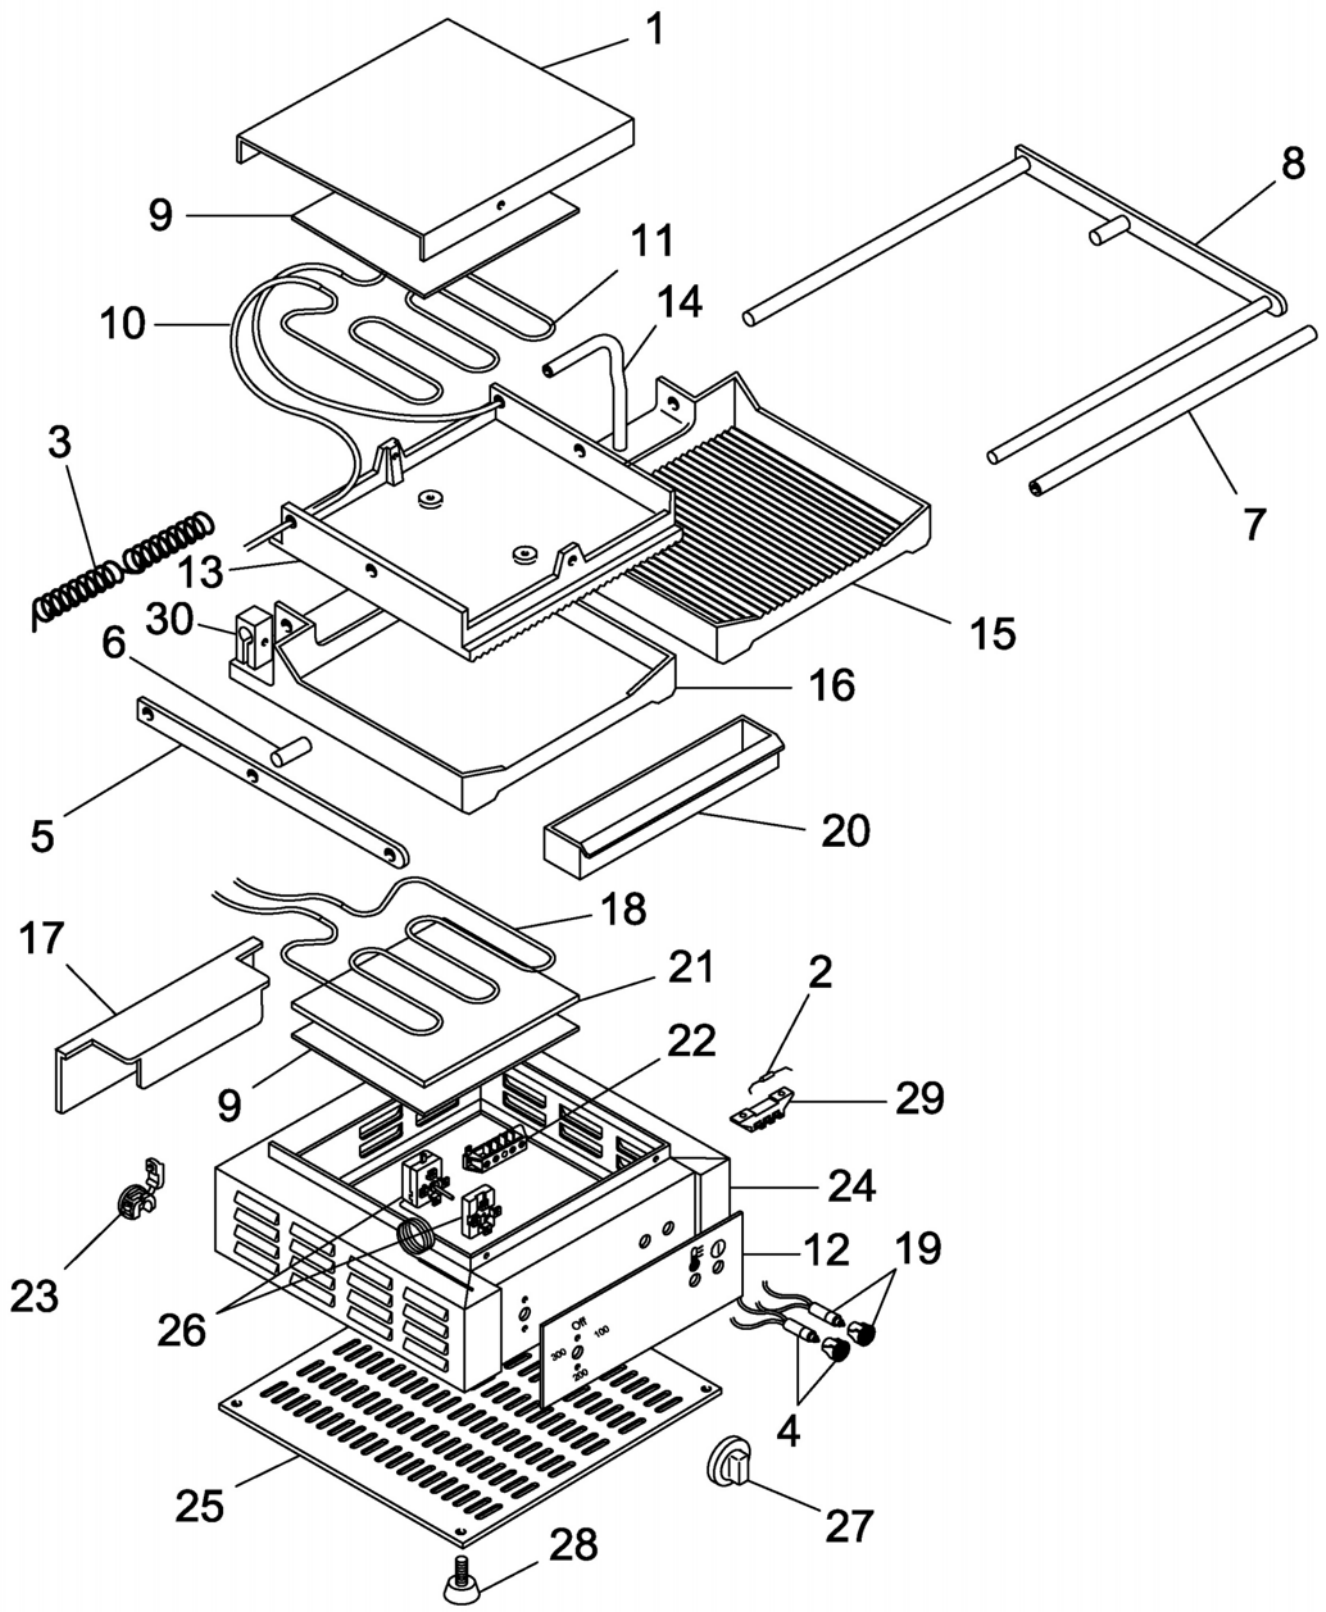

PE25-35R-L

## PE25-35R-L

Pos. Ref.	Codice Code	Caratteristiche Features	Descrizione Description	
1	CO4400	(PE25R-L)	Copertura	Covering
1	CO4429	(PE35R-L)	Copertura	Covering
2	CO4401	●	Fus bile	Fuse
3	CO4402	(PE25R-L)	Molla	Spring
3	CO4430	(PE35R-L)	Molla	Spring
4	CO1948	● 230V 2W (orange)	Lampada	Lamp
5	CO4403		Leva	Lever
6	CO4404		Perno	Pivot
7	CO4405	(PE25R-L)	Maniglia	Handle
7	CO4428	(PE35R-L)	Maniglia	Handle
8	CO4431	Assembly (PE25R-L)	Perno	Pivot
8	CO0784	Assembly (PE35R-L)	Perno	Pivot
10	CO4408		Tubo	Tube
11	CO4410	230V/1N/50-60Hz (PE25R-L)	Resistenza	Resistance
11	CO4433	230V/1N/50-60Hz (PE35R-L)	Resistenza	Resistance
12	SL3613	PE25R-L	Etichetta	Label
12	SL3614	PE35R-L	Etichetta	Label
13	CO4411	Cast iron (PE25R-L)	Piastra	Plate
13	CO4435	Cast iron (PE35R-L)	Piastra	Plate
14	CO4412		Raccordo	Nipple
15	CO4413	Cast iron - grooved (PE25R)	Piastra	Plate
15	CO4436	Cast iron - grooved (PE35R)	Piastra	Plate
16	CO4418	Cast iron - smooth (PE25L)	Piastra	Plate
16	CO4441	Cast iron - smooth (PE35L)	Piastra	Plate
17	CO4437		Protezione	Protection
18	CO4415	230V/1N/50-60Hz (PE25R-L)	Resistenza	Resistance
18	CO4438	230V/1N/50-60Hz (PE35R-L)	Resistenza	Resistance
19	32W2970	● 230V 2W (green)	Lampada	Lamp
20	CO4439		Cassetto	Tray
21	CO4417	(PE25R-L)	Isolante	Insulating material
21	CO4440	(PE35R-L)	Isolante	Insulating material
22	CO4425		Morsettiera	Terminal box
23	32D0360		Pressacavo	Cable clamp
26	CO4421	●	Termostato	Thermostat
27	SL3550		Pomello	Knob
28	CO4423		Piedino	Foot
29	CO4424		Morsettiera	Terminal box
30	CO4462		Blocchetto	Pad