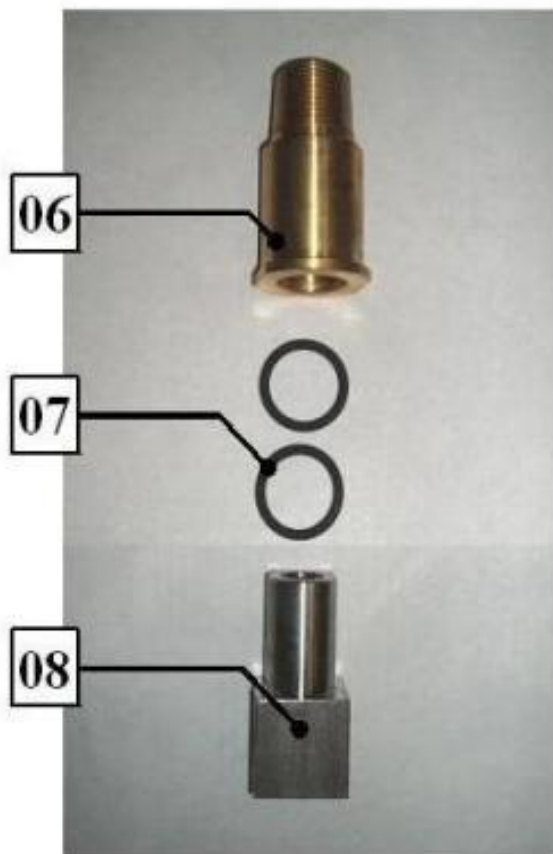

## 03-10 EXPLODED CBTG-E070

---

**Printing date:** 03/05/2017

**Validity**

From Serial Number: 0 /

To Serial Number: 70249 / 2016

**Legend:** C = Suggested spare parts

# EXPLODED VIEWS

---

This page intentionally left blank

---

MATR. < 069947.../2016