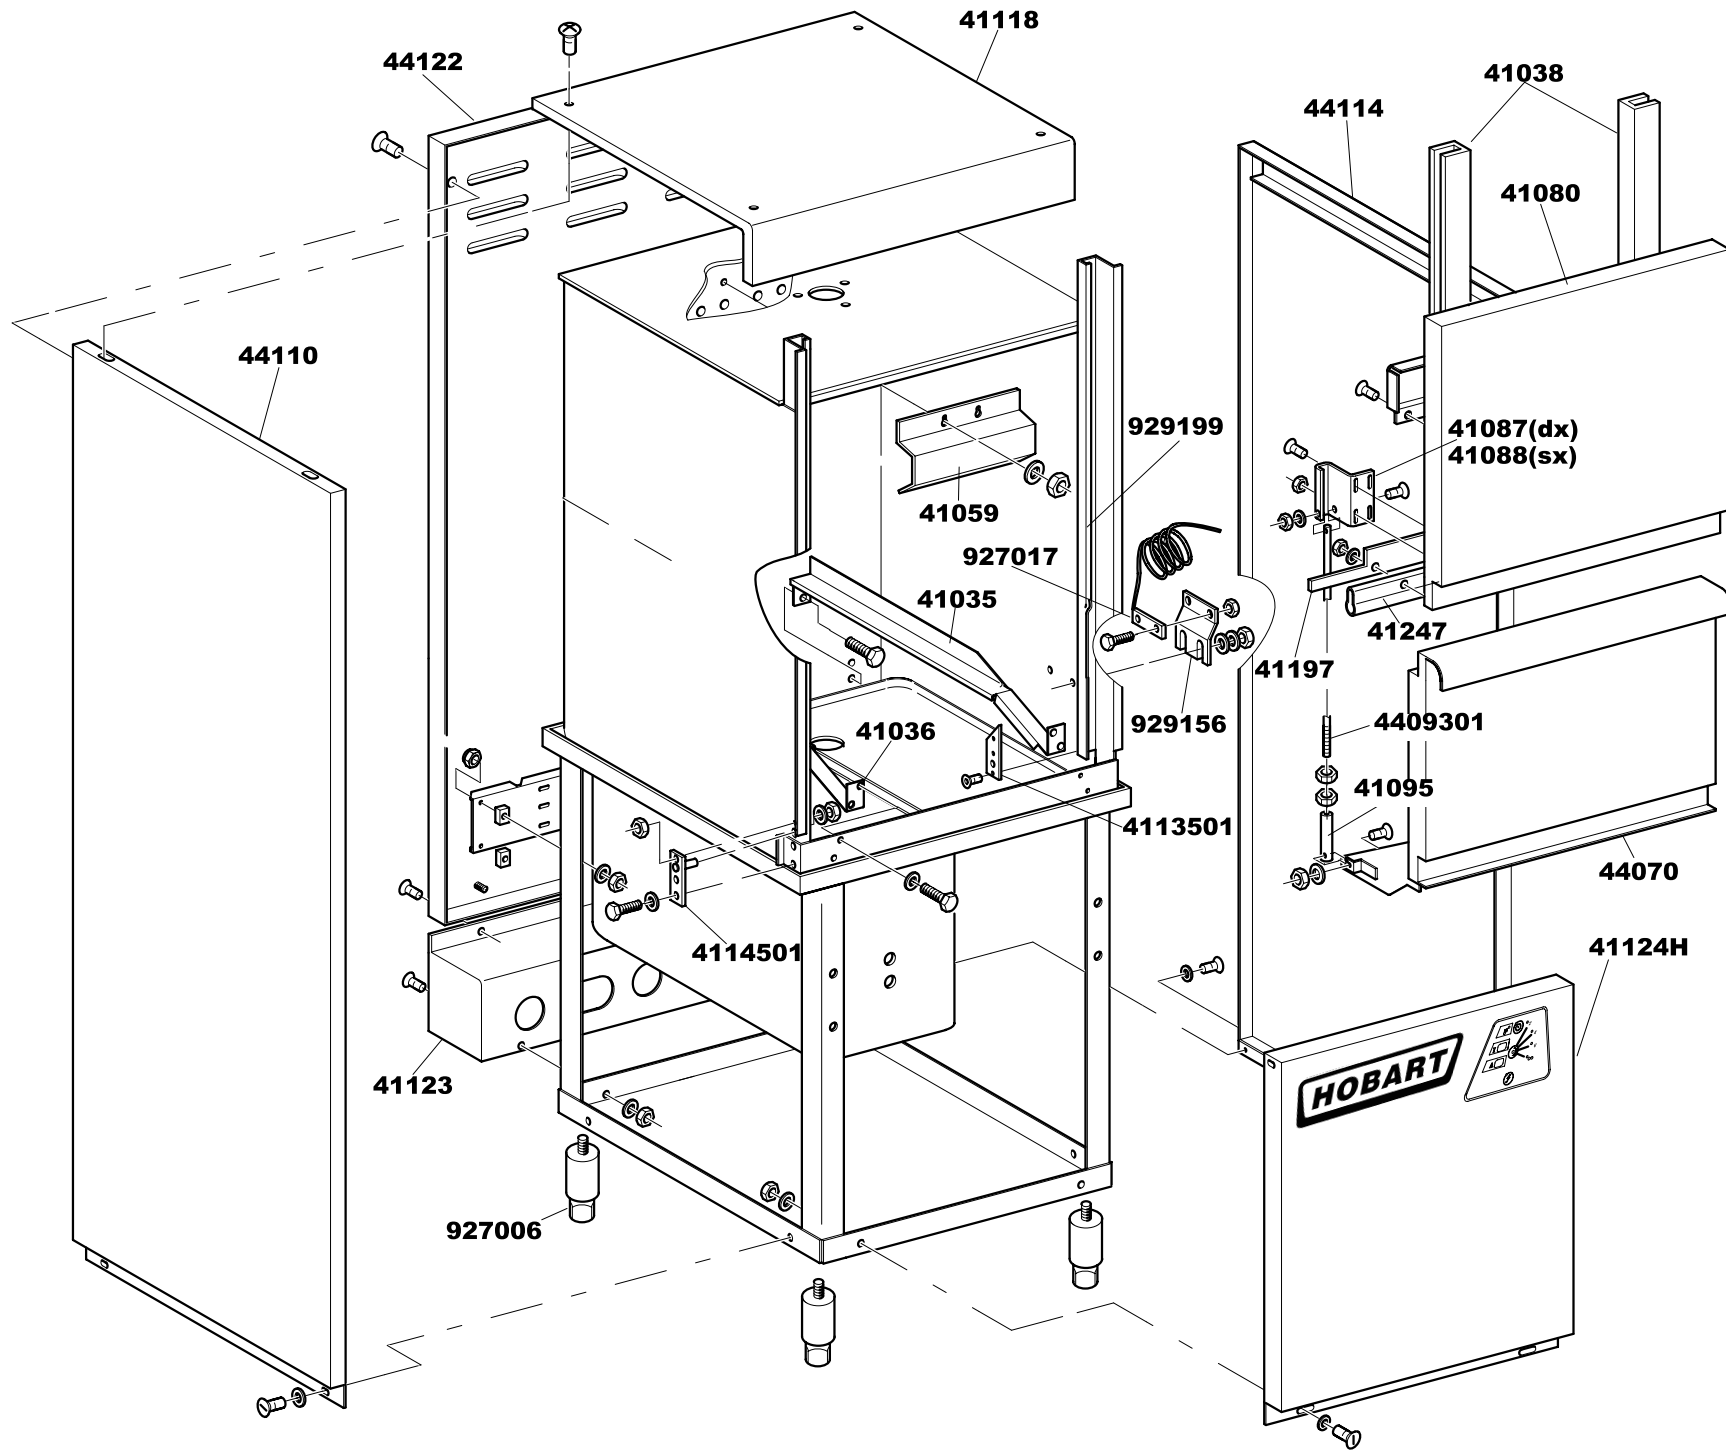

EUT 30

Spare Parts

INDEX

EUT30

Machine Body
Electrical system
Tank Components
Washing
Pump / Tank
Wash / Rinse Arms
Wash Pump
Rinse Pump

929162

As continued product improvement is a policy of HOBART, specifications are subject to change with-out notice.