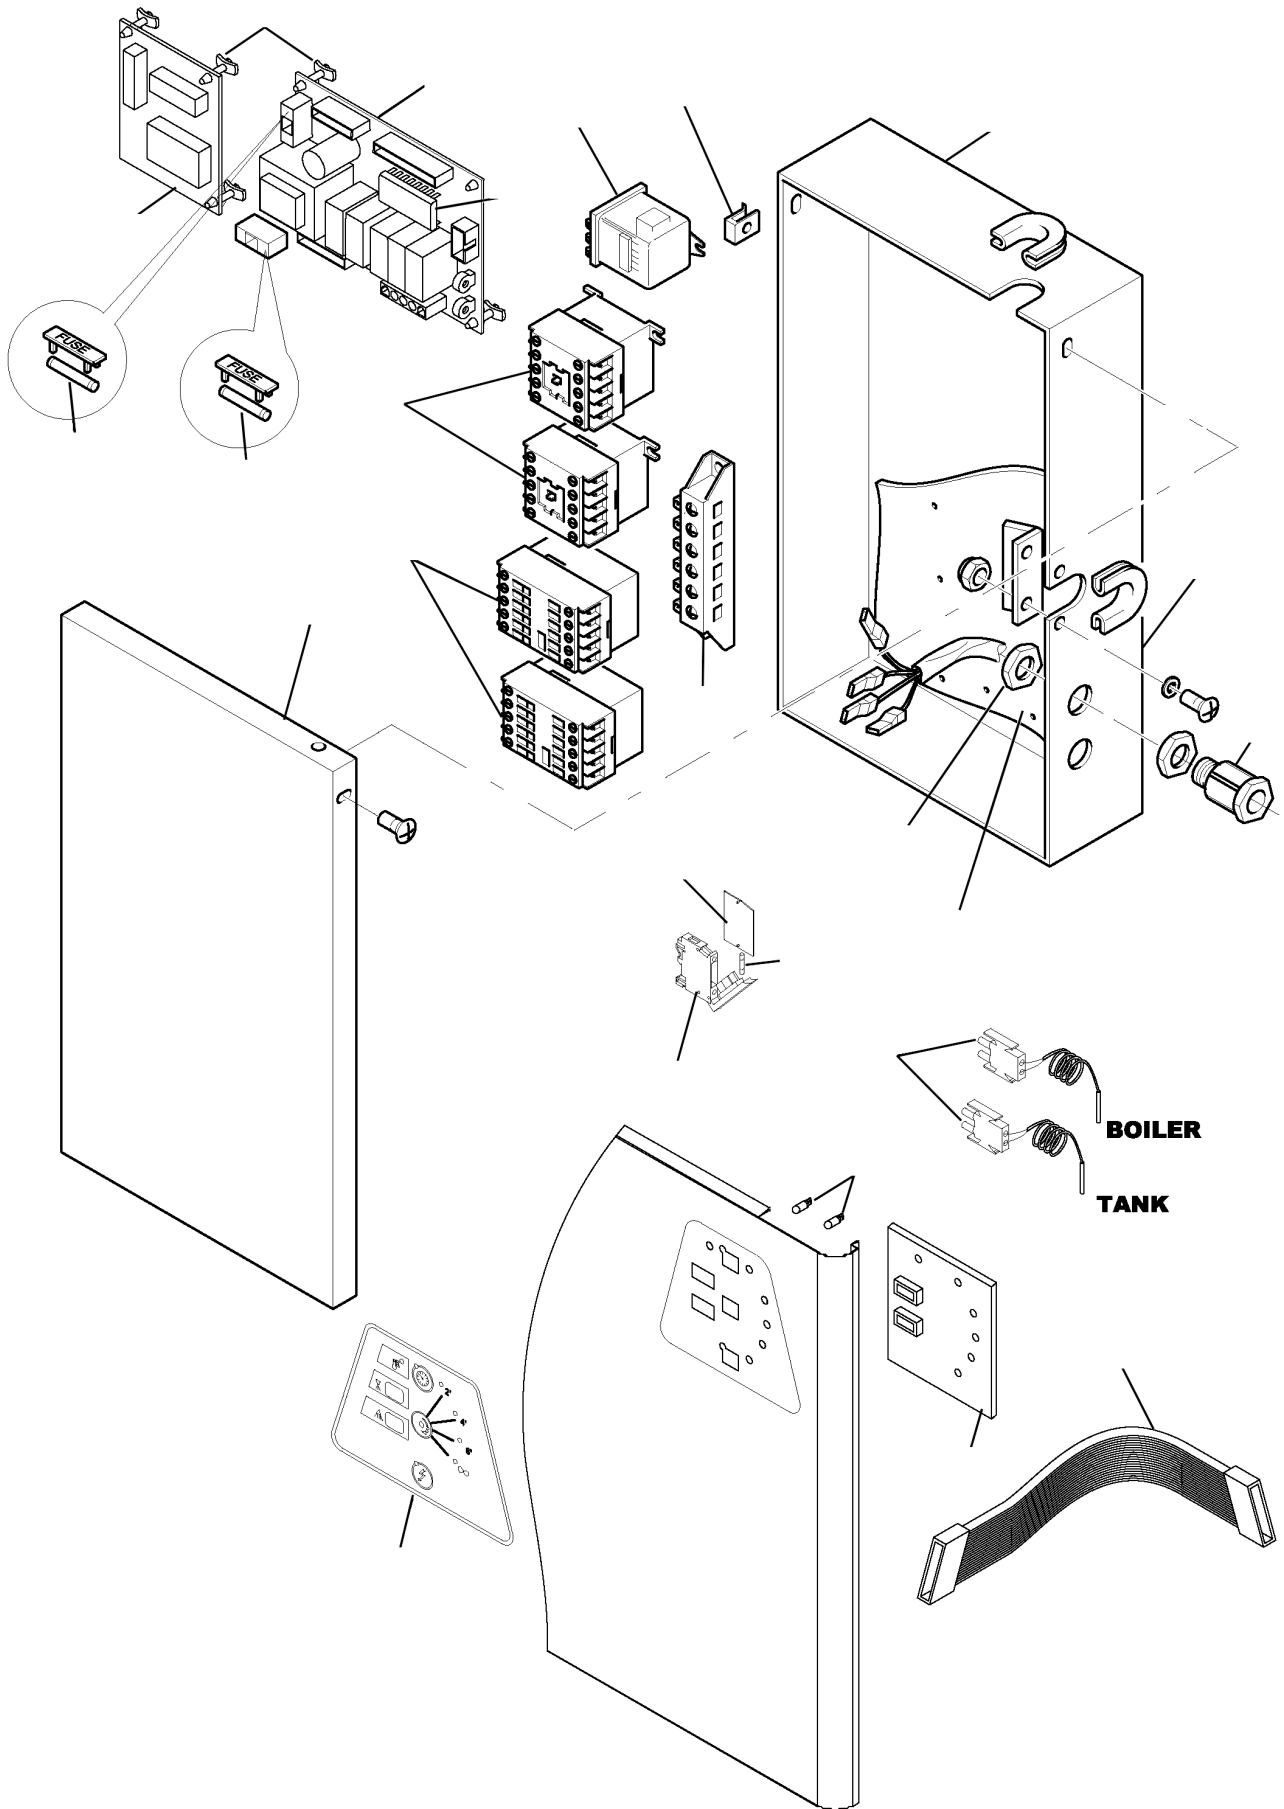

EUT 30

Spare Parts

INDEX

EUT30

Machine Body
Electrical system
Tank Components
Washing
Pump / Tank
Wash / Rinse Arms
Wash Pump
Rinse Pump

929162

As continued product improvement is a policy of HOBART, specifications are subject to change with-out notice.