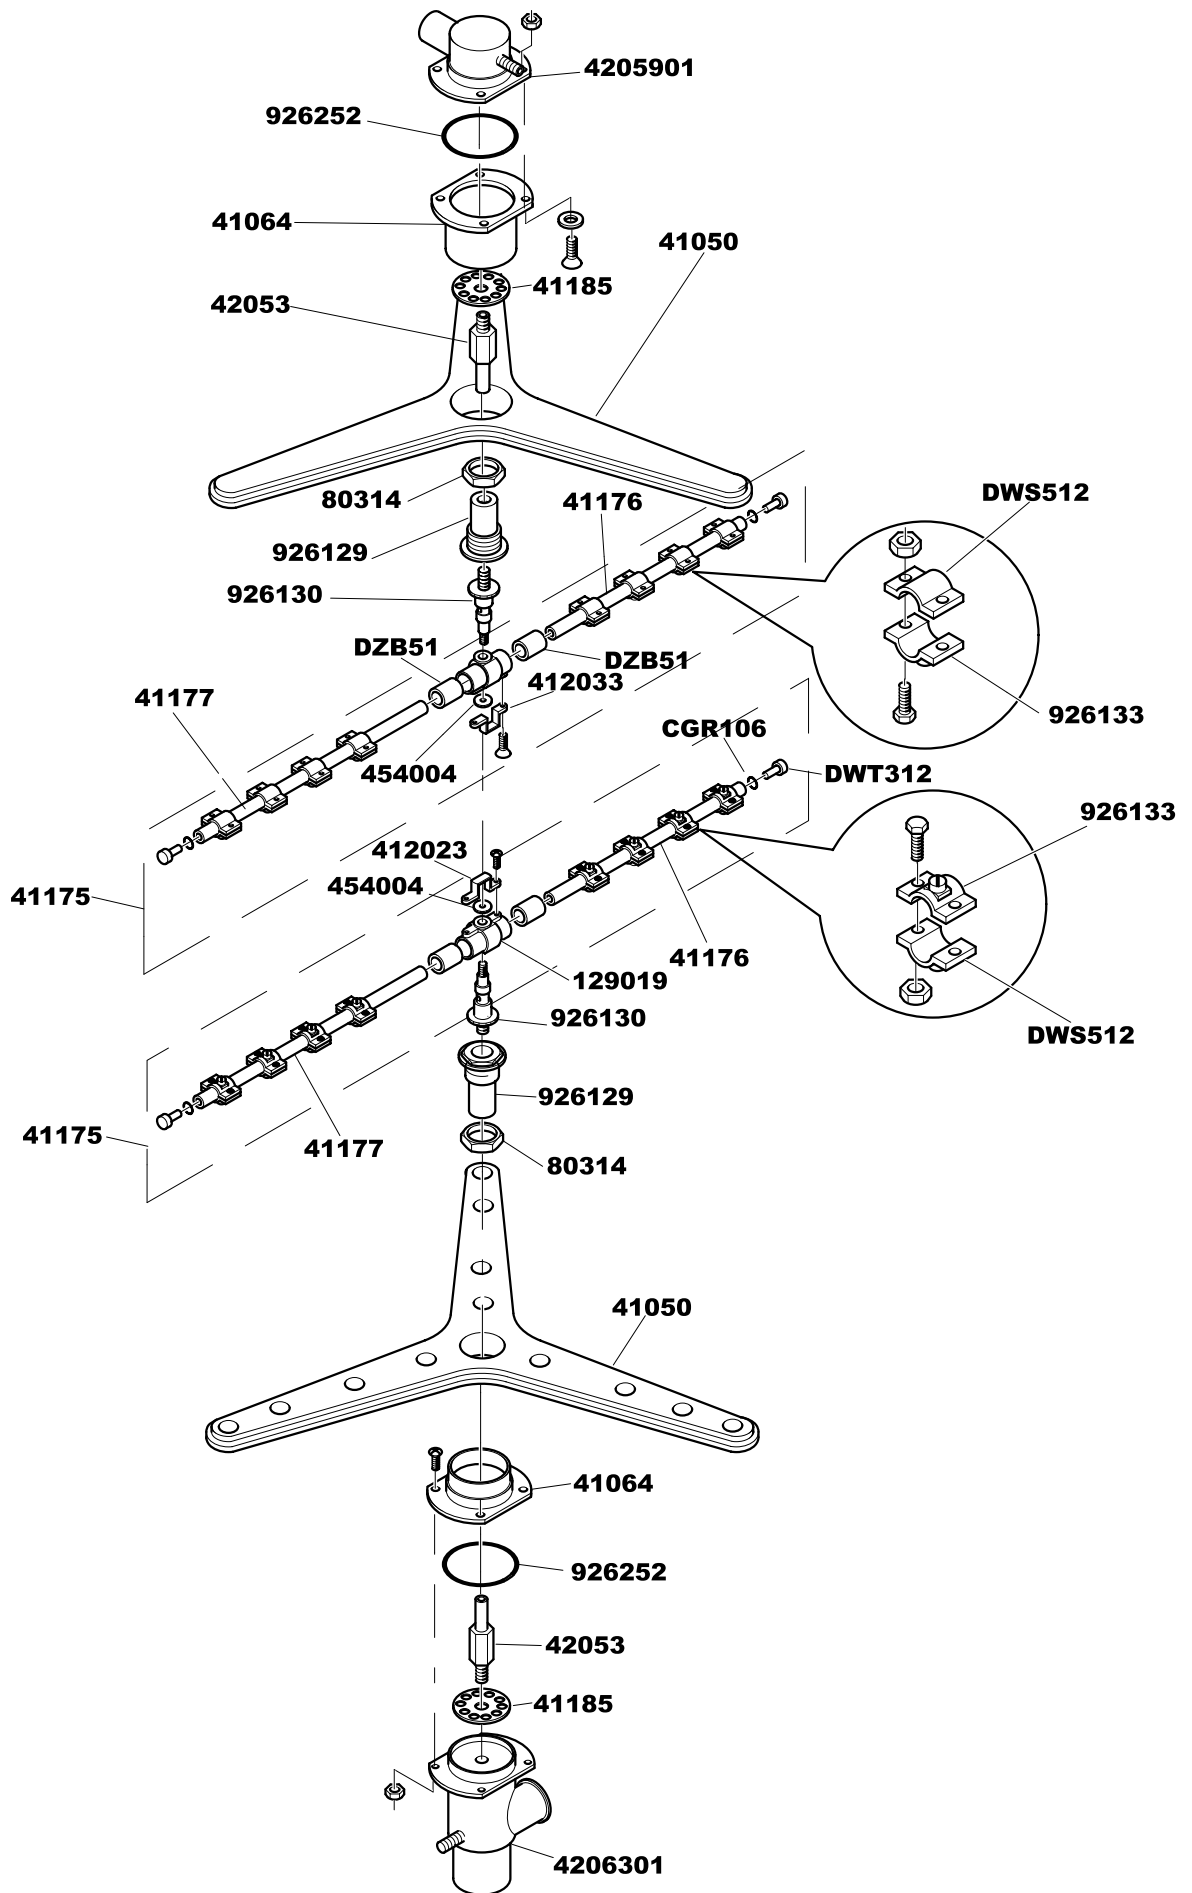

EUT 30

Spare Parts

INDEX

EUT30

Machine Body
Electrical system
Tank Components
Washing
Pump / Tank
Wash / Rinse Arms
Wash Pump
Rinse Pump

929162

As continued product improvement is a policy of HOBART, specifications are subject to change with-out notice.