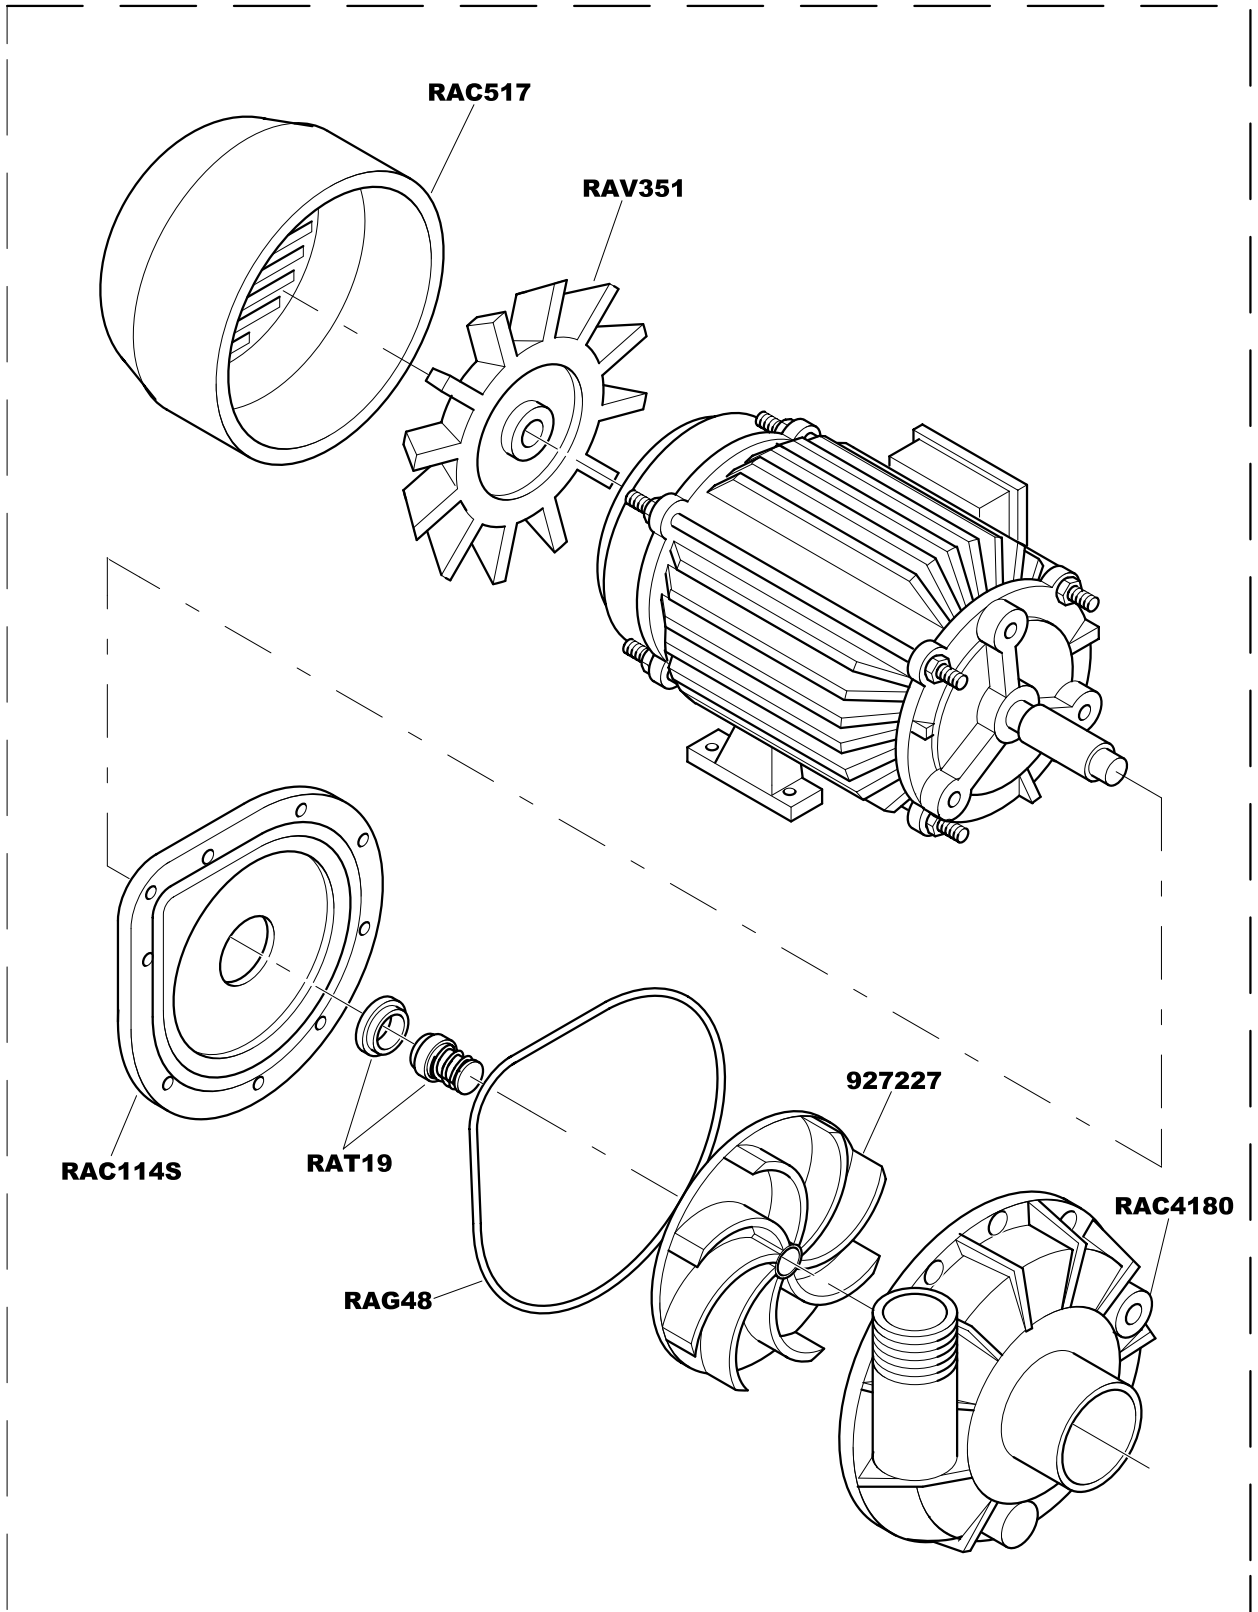

EUT 30

Spare Parts

INDEX

EUT30

Machine Body
Electrical system
Tank Components
Washing
Pump / Tank
Wash / Rinse Arms
Wash Pump
Rinse Pump

929162

As continued product improvement is a policy of HOBART, specifications are subject to change with-out notice.