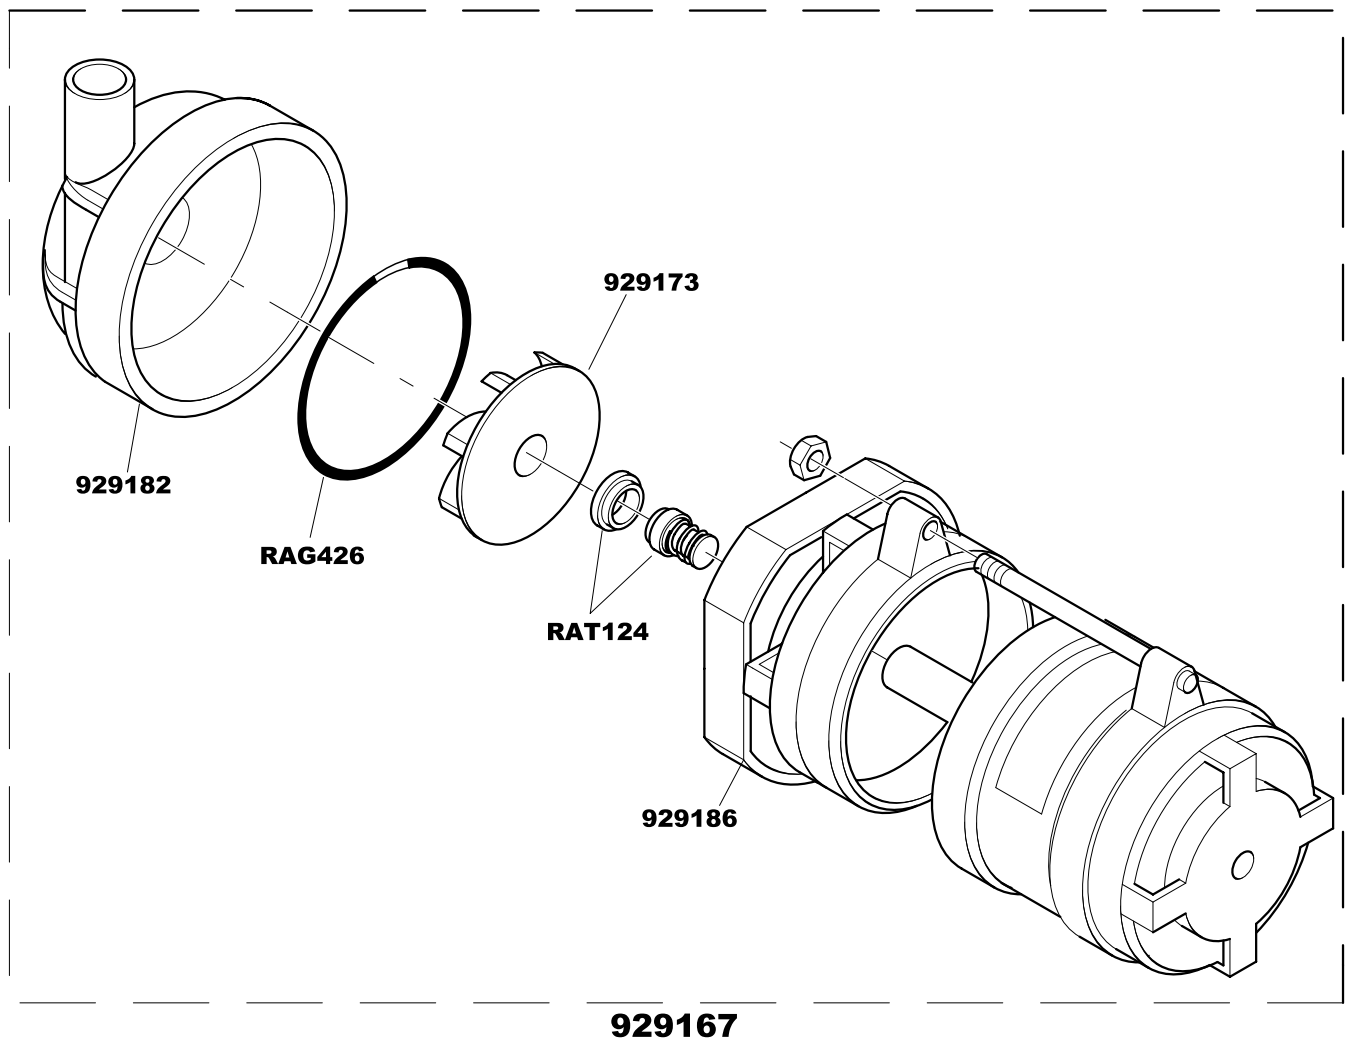

EUT 30

Spare Parts

INDEX

EUT30

Machine Body
Electrical system
Tank Components
Washing
Pump / Tank
Wash / Rinse Arms
Wash Pump
Rinse Pump

929162

As continued product improvement is a policy of HOBART, specifications are subject to change with-out notice.