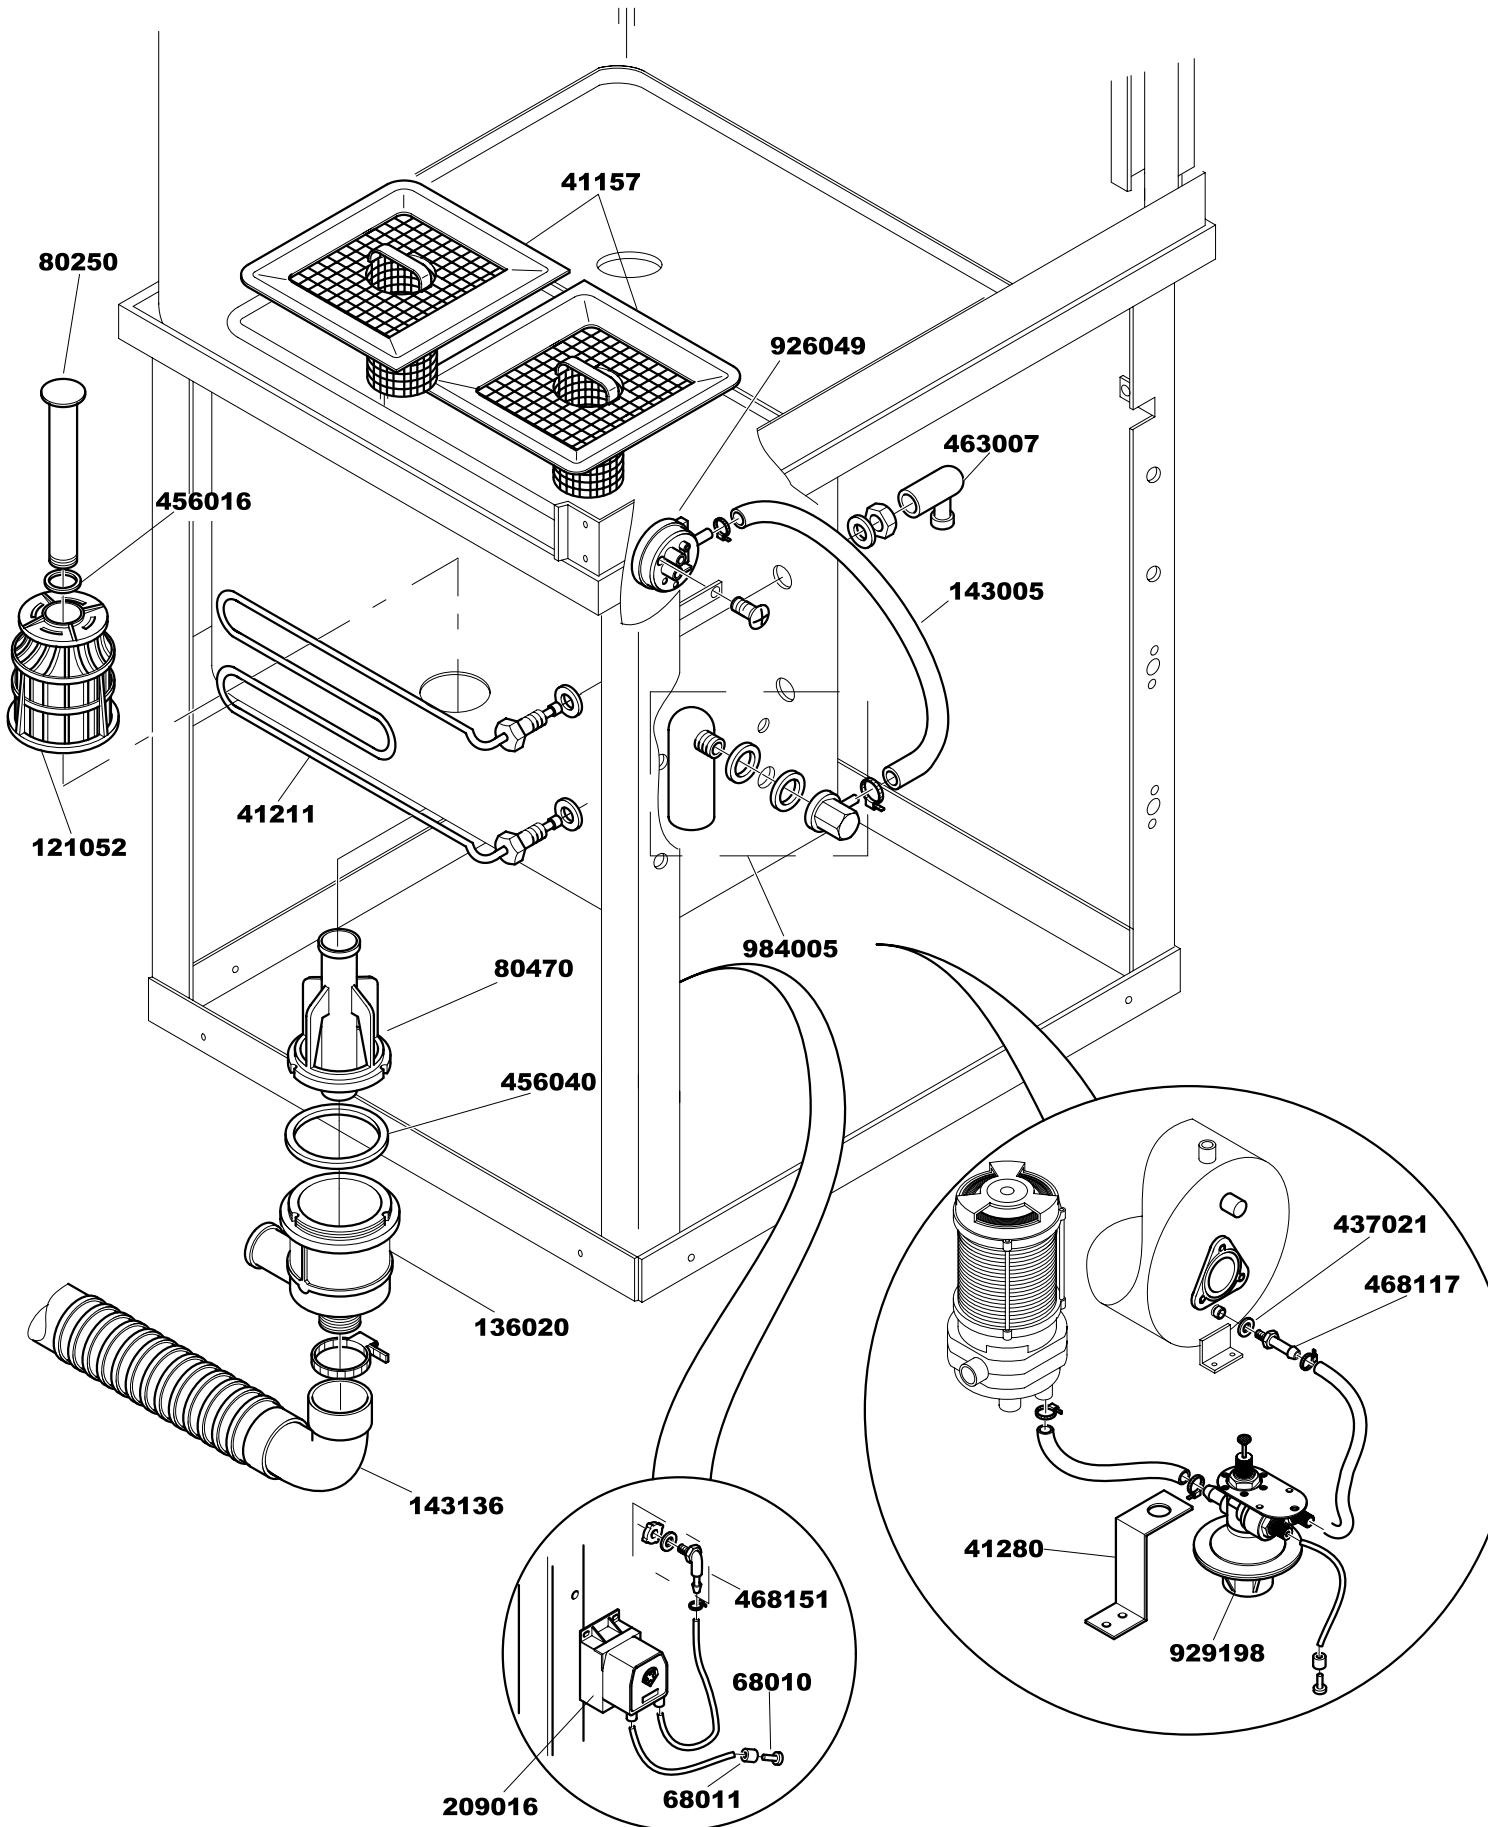

EUT 30

Spare Parts

INDEX

EUT30

Machine Body
Electrical system
Tank Components
Washing
Pump / Tank
Wash / Rinse Arms
Wash Pump
Rinse Pump

929162

As continued product improvement is a policy of HOBART, specifications are subject to change with-out notice.