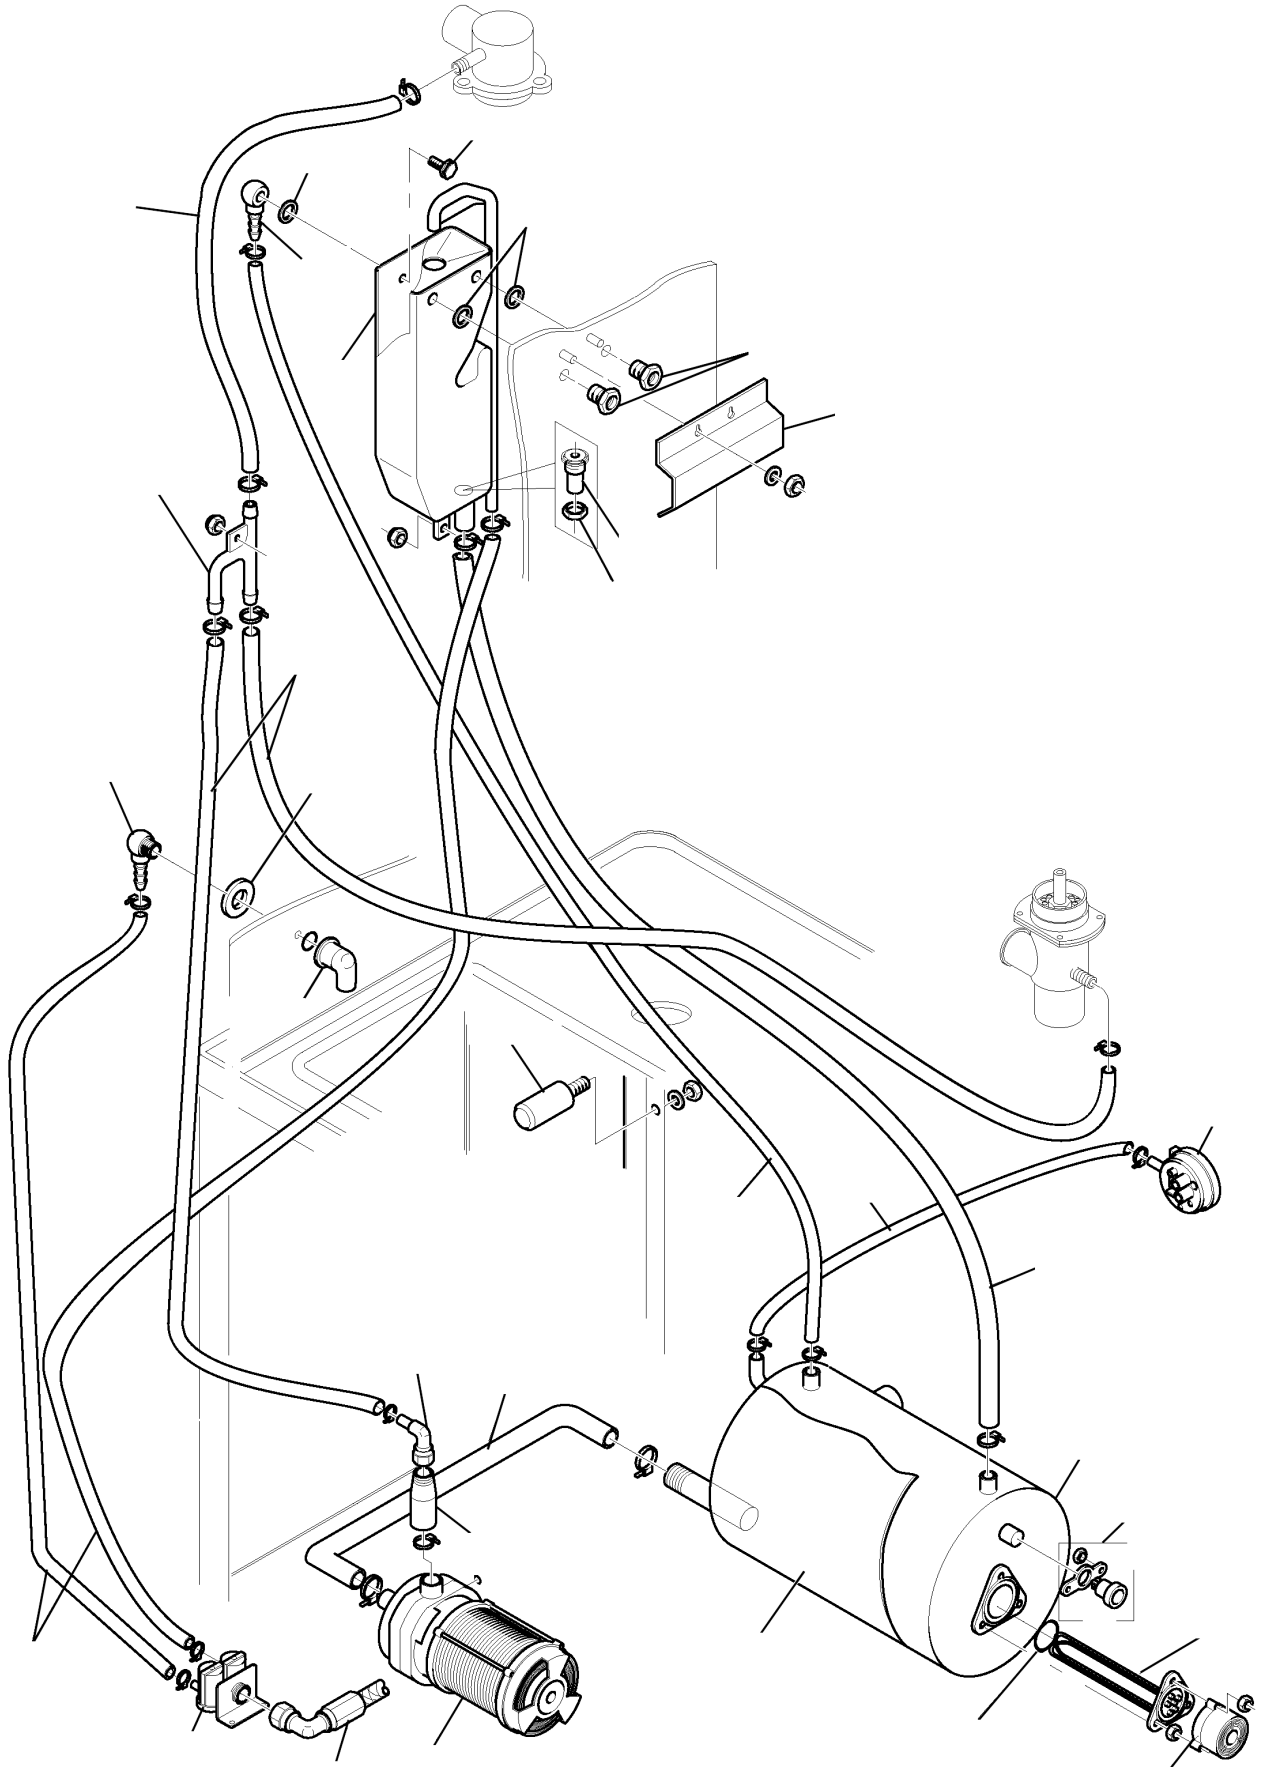

EUT 30

Spare Parts

INDEX

EUT30

Machine Body
Electrical system
Tank Components
Washing
Pump / Tank
Wash / Rinse Arms
Wash Pump
Rinse Pump

929162

As continued product improvement is a policy of HOBART, specifications are subject to change with-out notice.