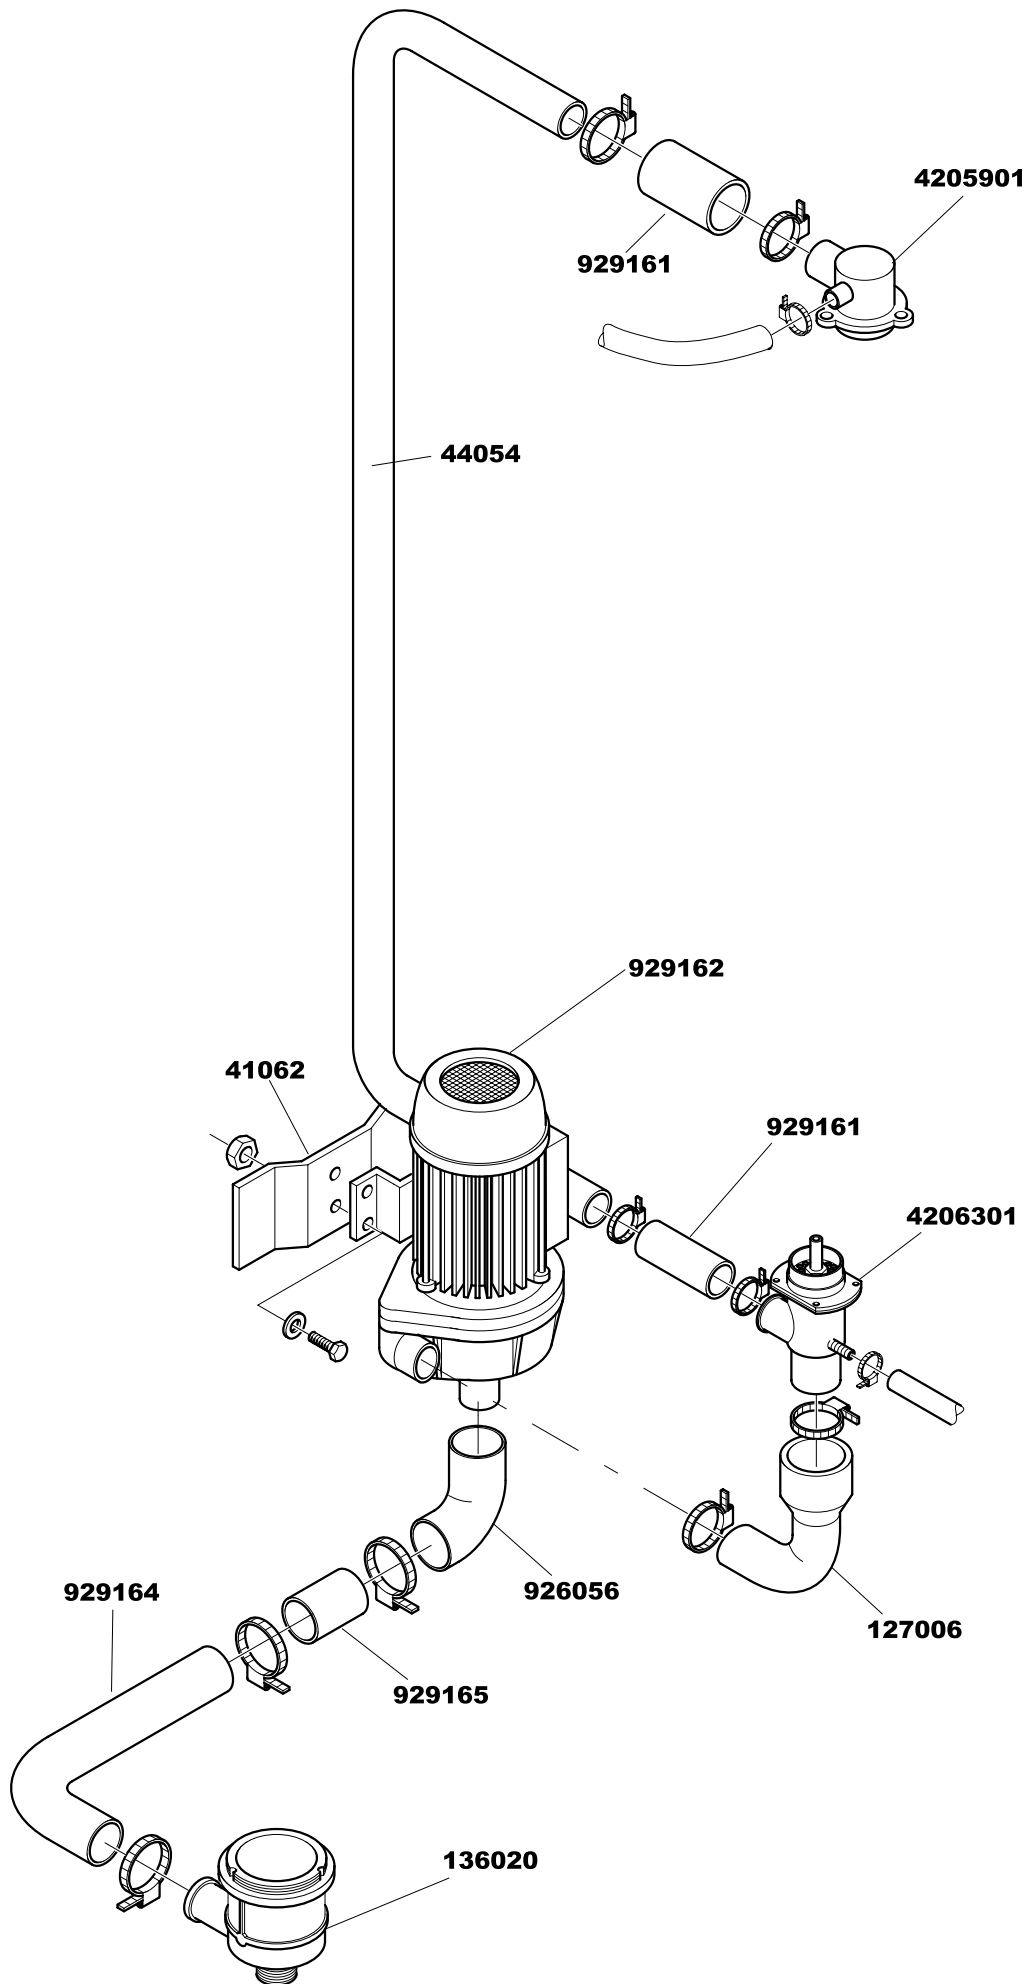

EUT 30

Spare Parts

INDEX

EUT30

Machine Body
Electrical system
Tank Components
Washing
Pump / Tank
Wash / Rinse Arms
Wash Pump
Rinse Pump

929162

As continued product improvement is a policy of HOBART, specifications are subject to change with-out notice.